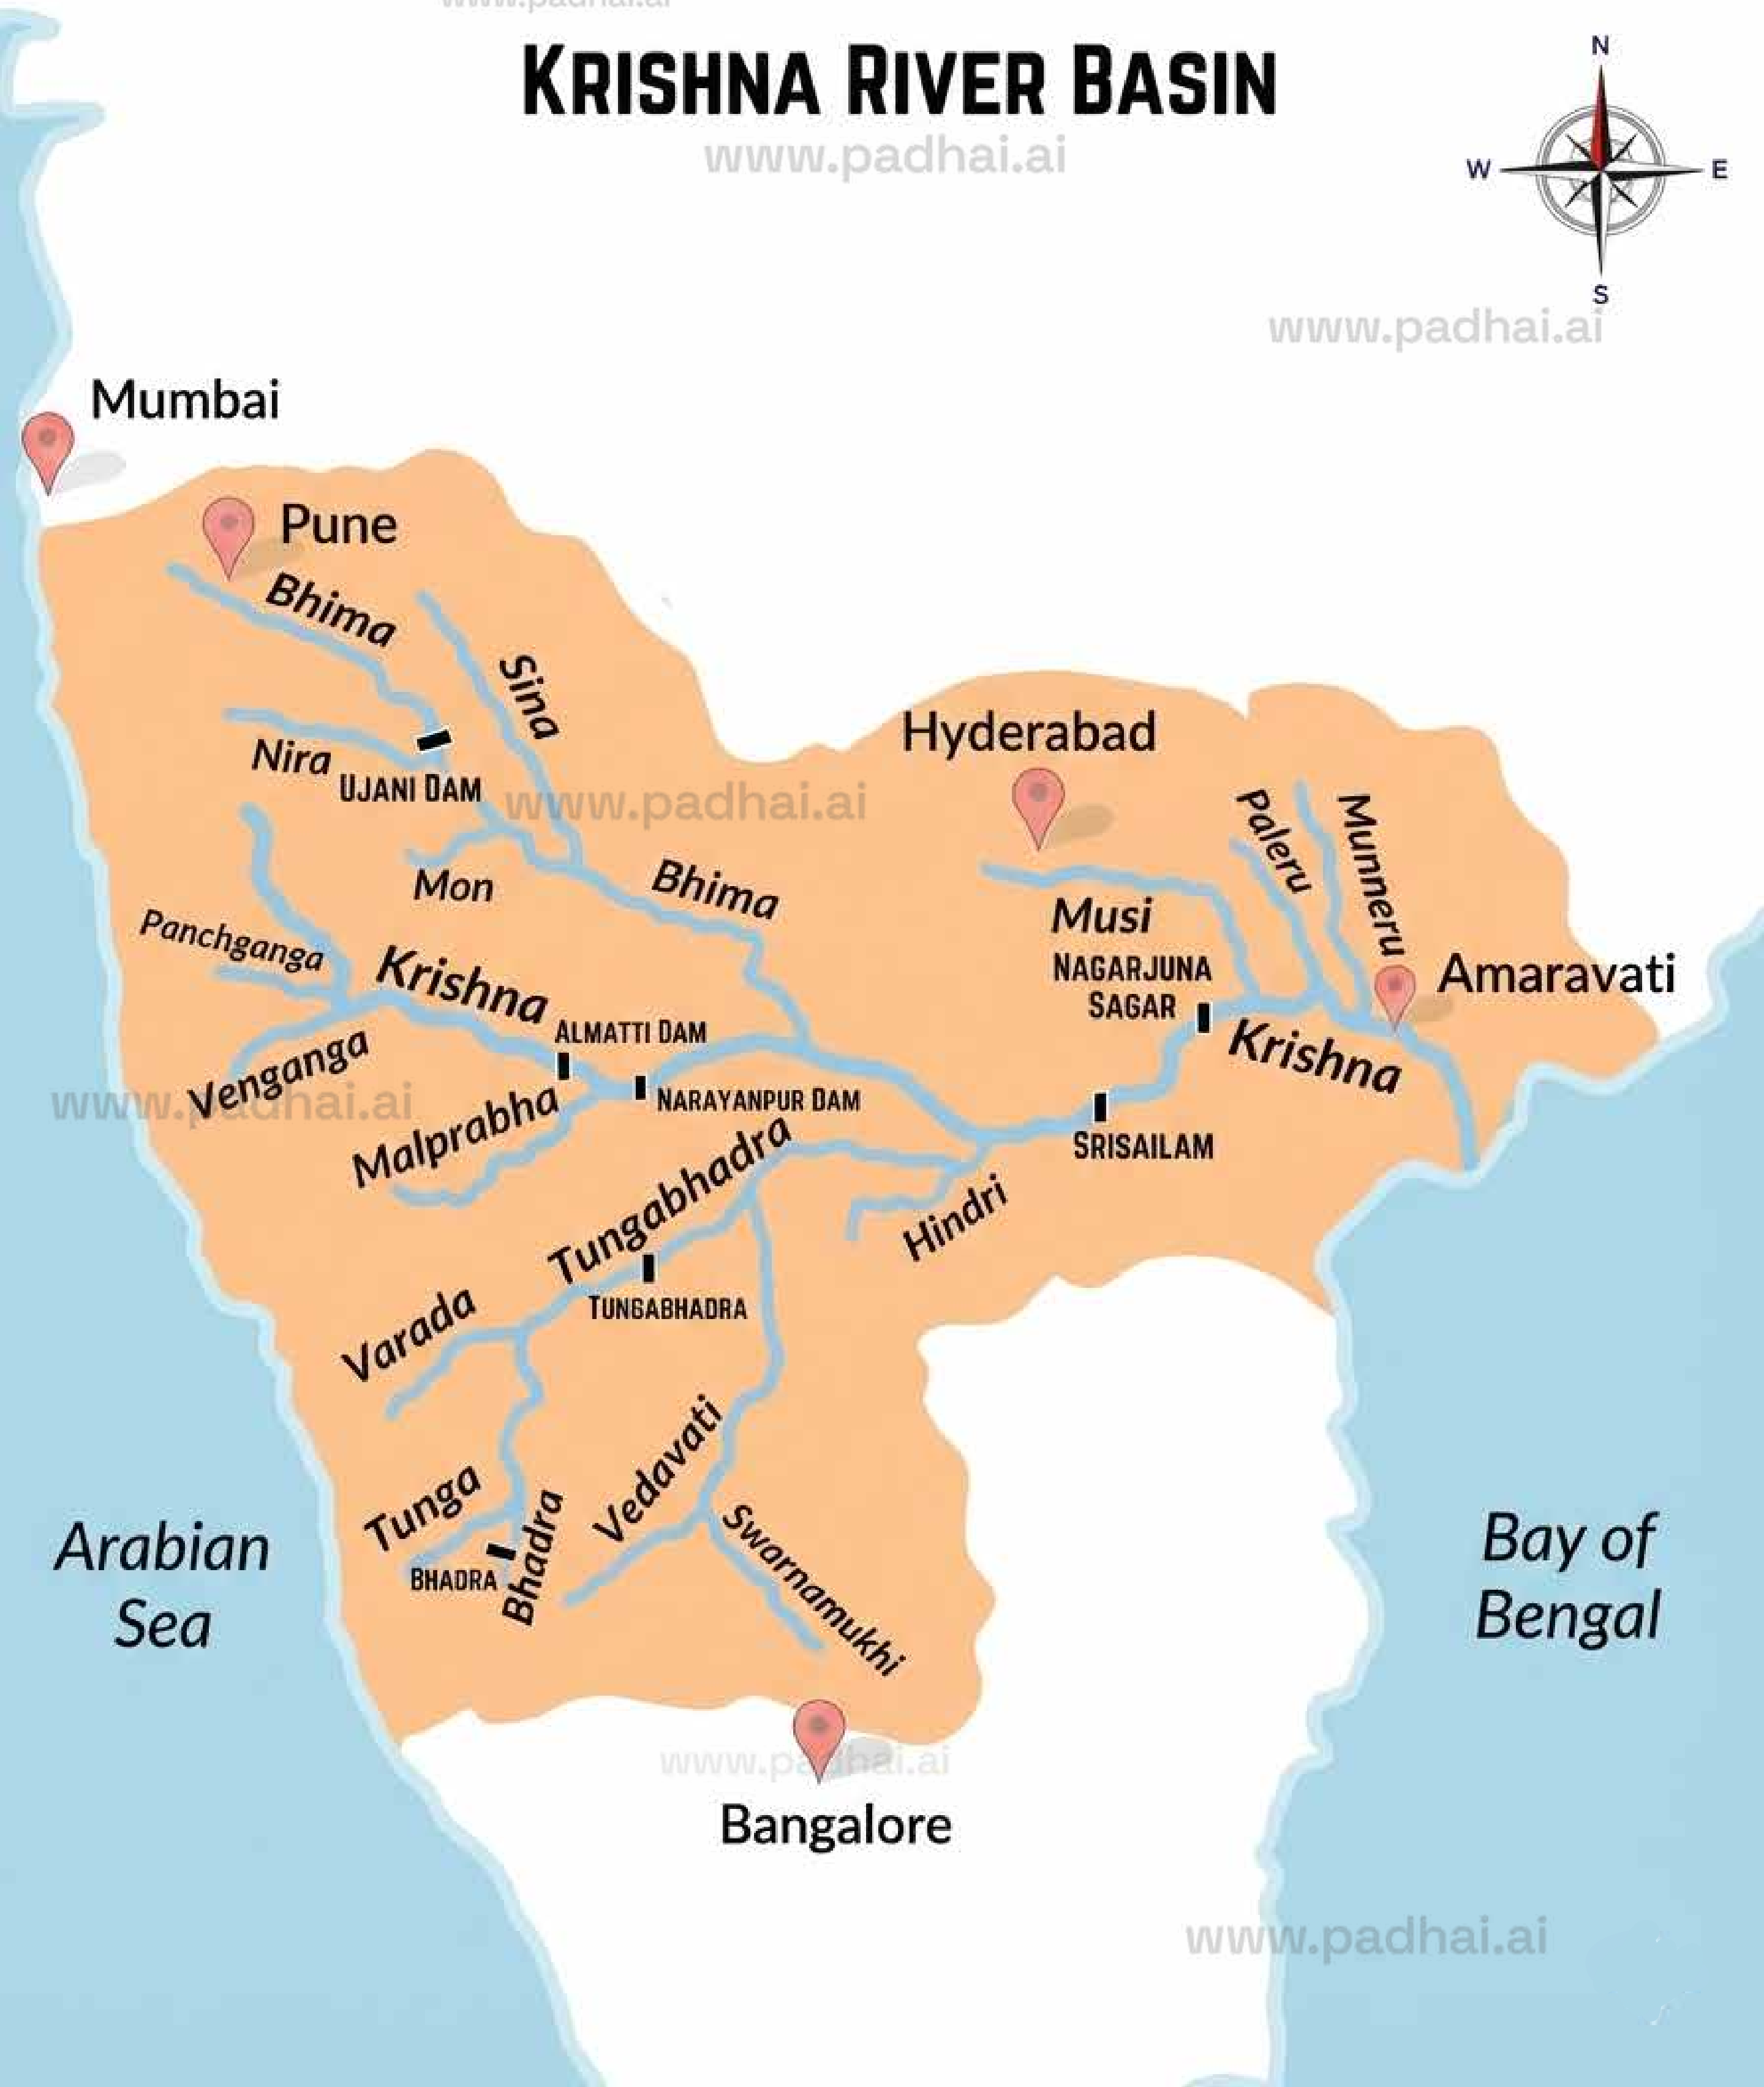

# MAP OF KRISHNA RIVER

www.padhai.ai

## KRISHNA RIVER BASIN

www.padhai.ai

www.padhai.ai

Mumbai

Pune

Bhima

Sina

Nira

UJANI DAM

Mon

Bhima

Hyderabad

Palaru

Munnuru

Amaravati

Musi

Vedavati

Swarnamukhi

Arabian Sea

Bay of Bengal

Bangalore

www.padhai.ai